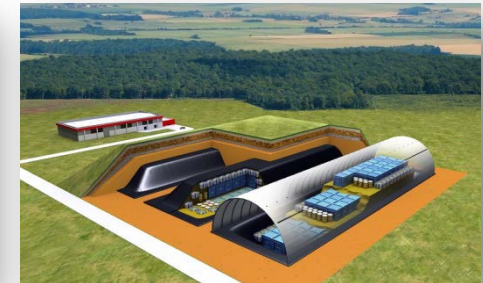

- Disposal capacity : 650.000 m³
- No clearance level in France
- CIRES hosts a storage facility for the legacy radium bearing waste