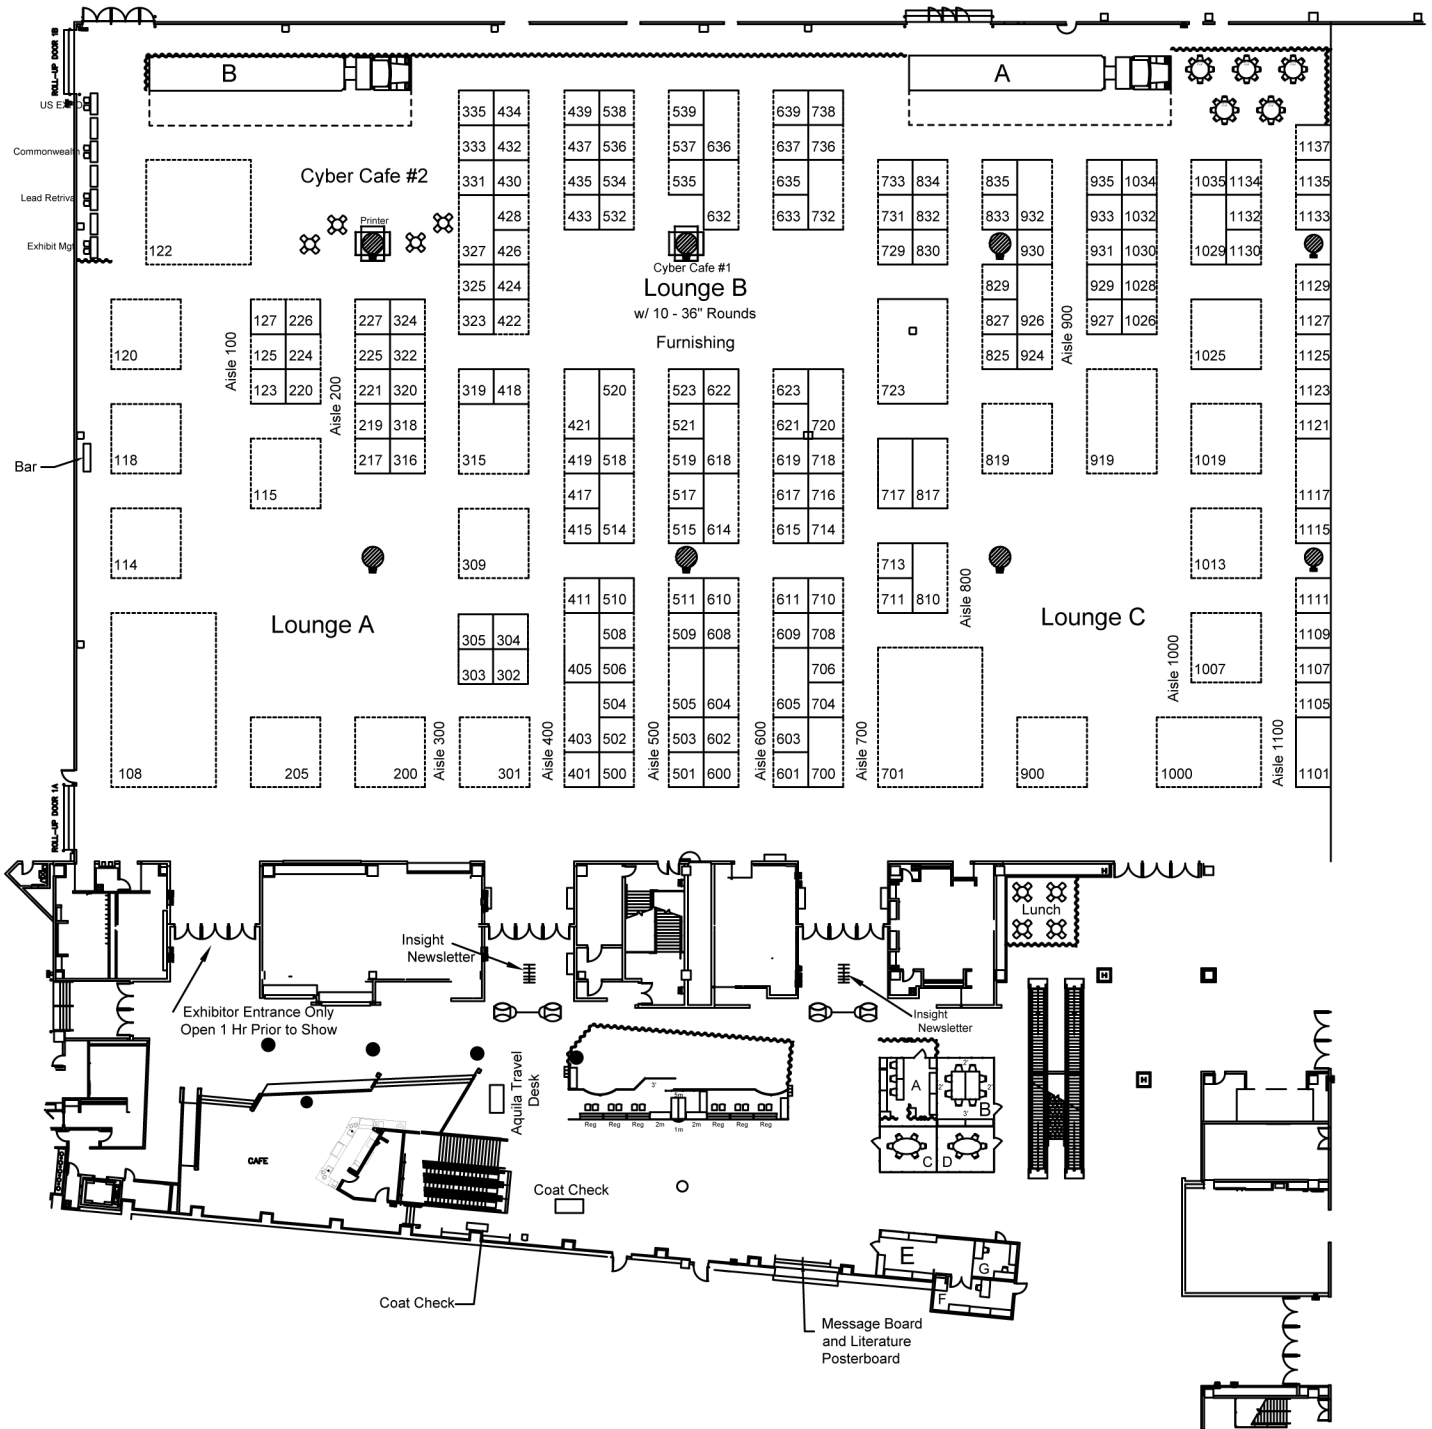

PHOENIX CONVENTION CENTER

West Building | Exhibit Hall | Lower Level

EXHIBIT HALL HOURS

SUNDAY, February 24, 2013	5:00 PM - 8:00 PM
MONDAY, February 25, 2013	8:30 AM - 6:00 PM
TUESDAY, February 26, 2013	9:00 AM - 6:00 PM
WEDNESDAY, February 27, 2013	9:00 AM - 1:30 PM