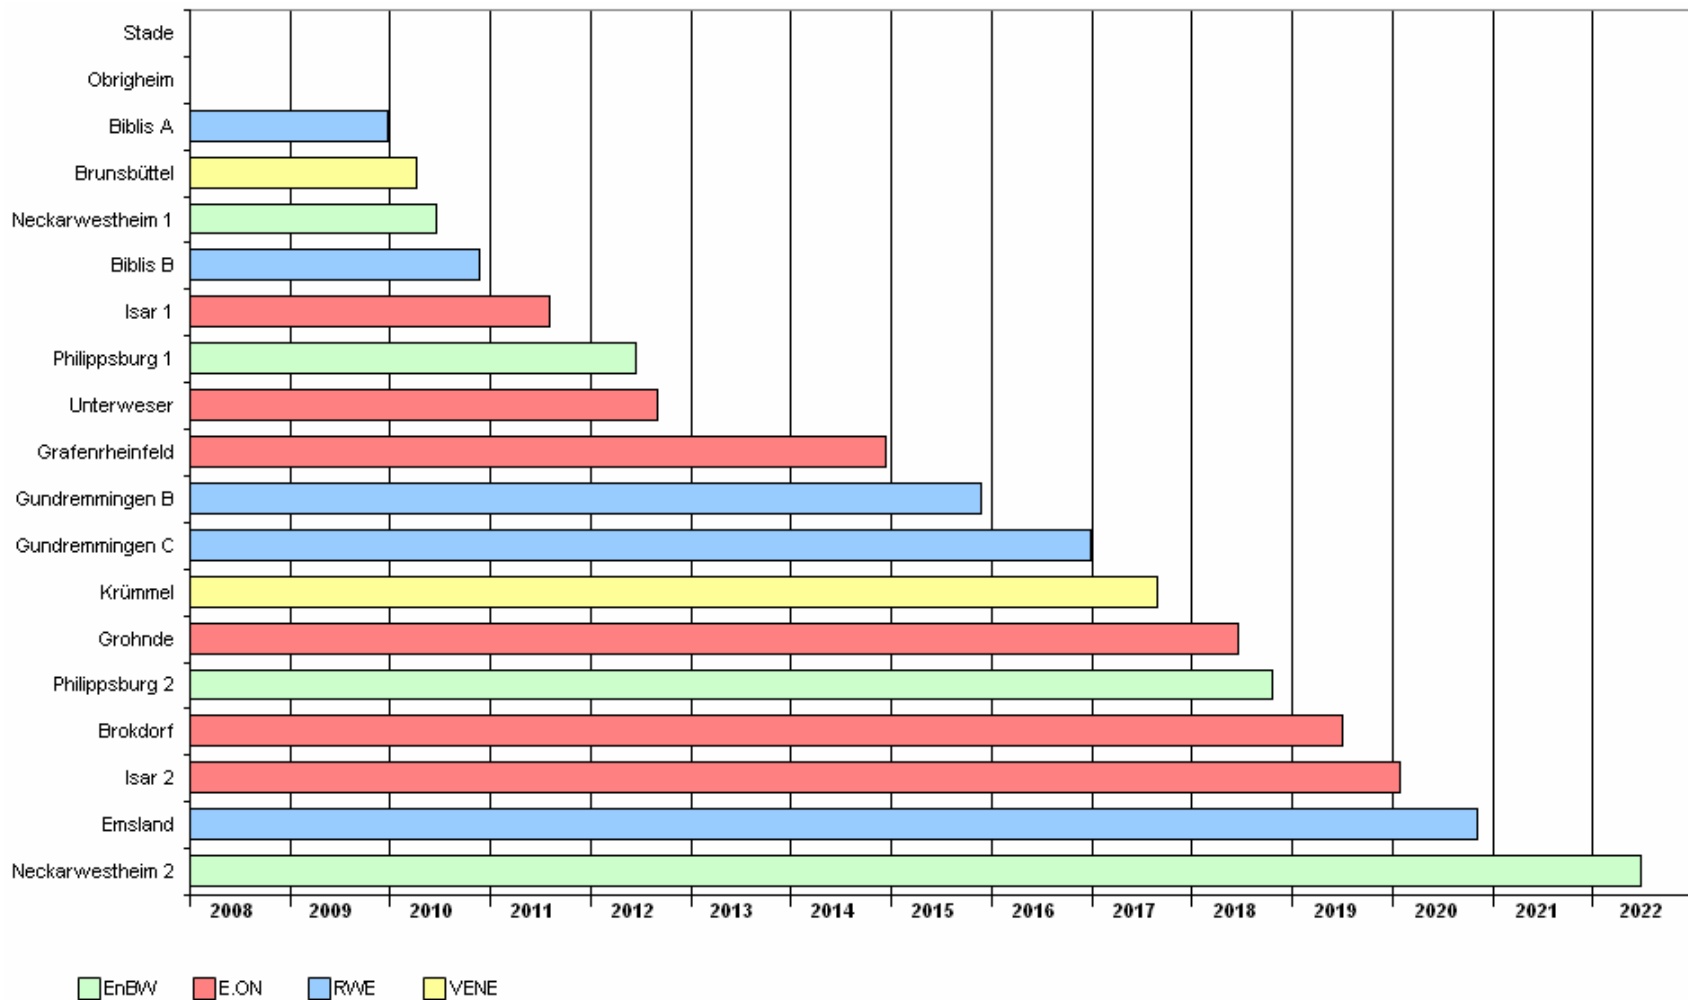

The German waste disposal concept

Dr. Holger Spann
Head of Department Core Design and Disposal
E.ON Kernkraft GmbH, Hannover, Germany

NPP locations in Germany

Residual operational lifetime of the German NPP's

On-site interim storage facility

Cask

Interim storage facility

Operational waste

Intermediate level waste storage

Morsleben repository

Gorleben